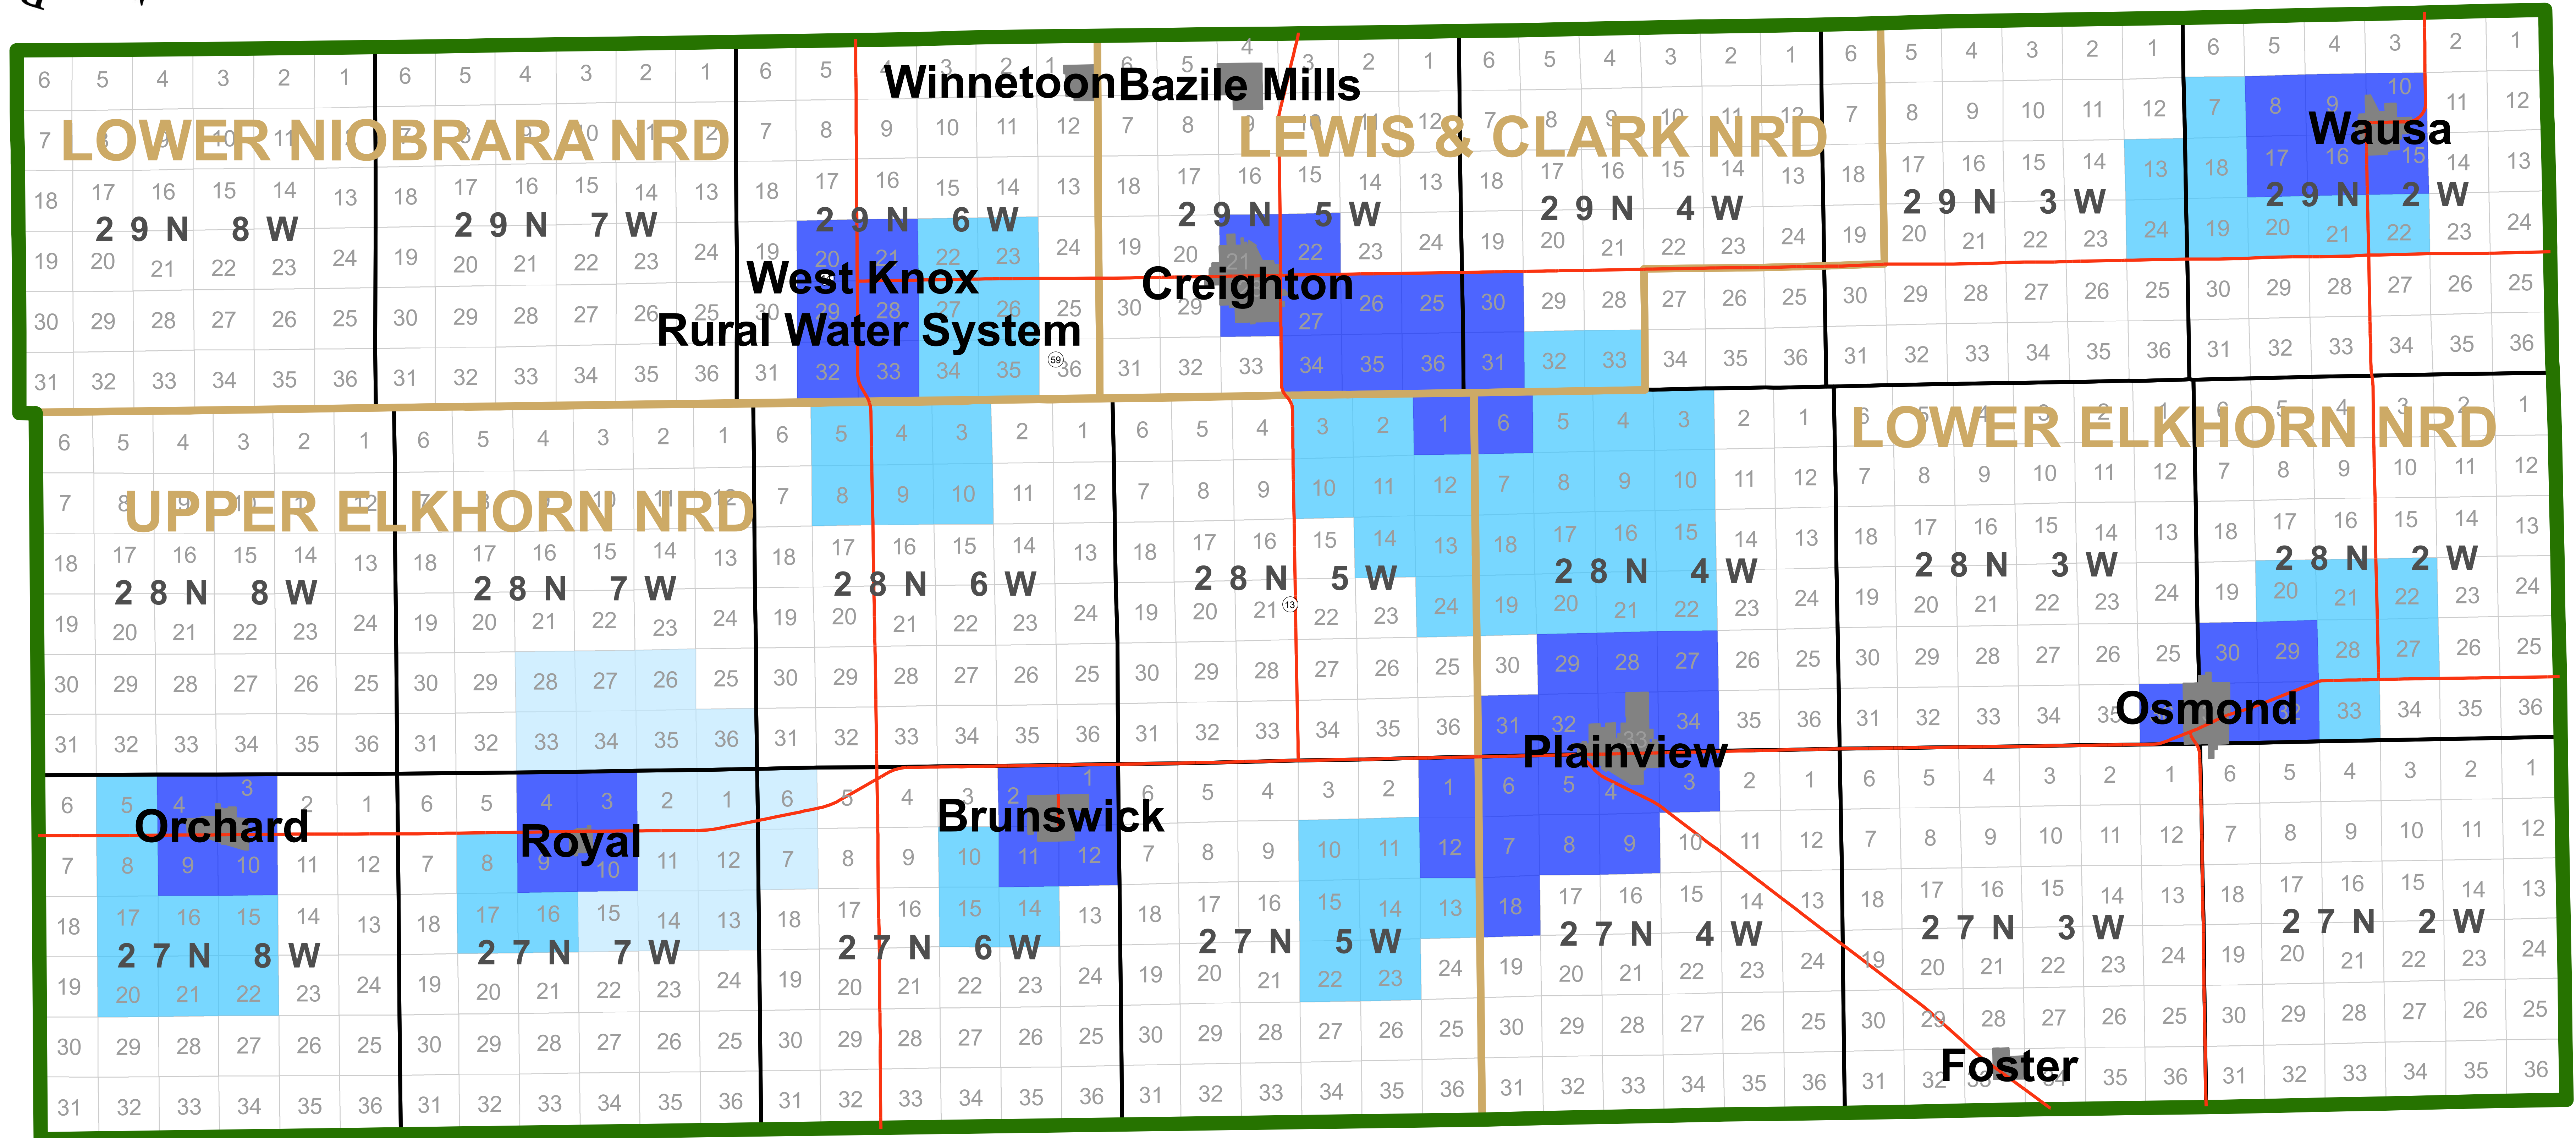

# Bazile Groundwater Management Area

## Legend

-  NRCS National Water Quality Initiative (NWQI) Area
-  NRD Bazile Area Boundaries
-  Tier 1 Costshare Available (20 year time of travel)
-  Tier 2 Costshare Available (50 year time of travel)
-  Tier 3 (East Branch Verdigre Creek)
-  Tier 4