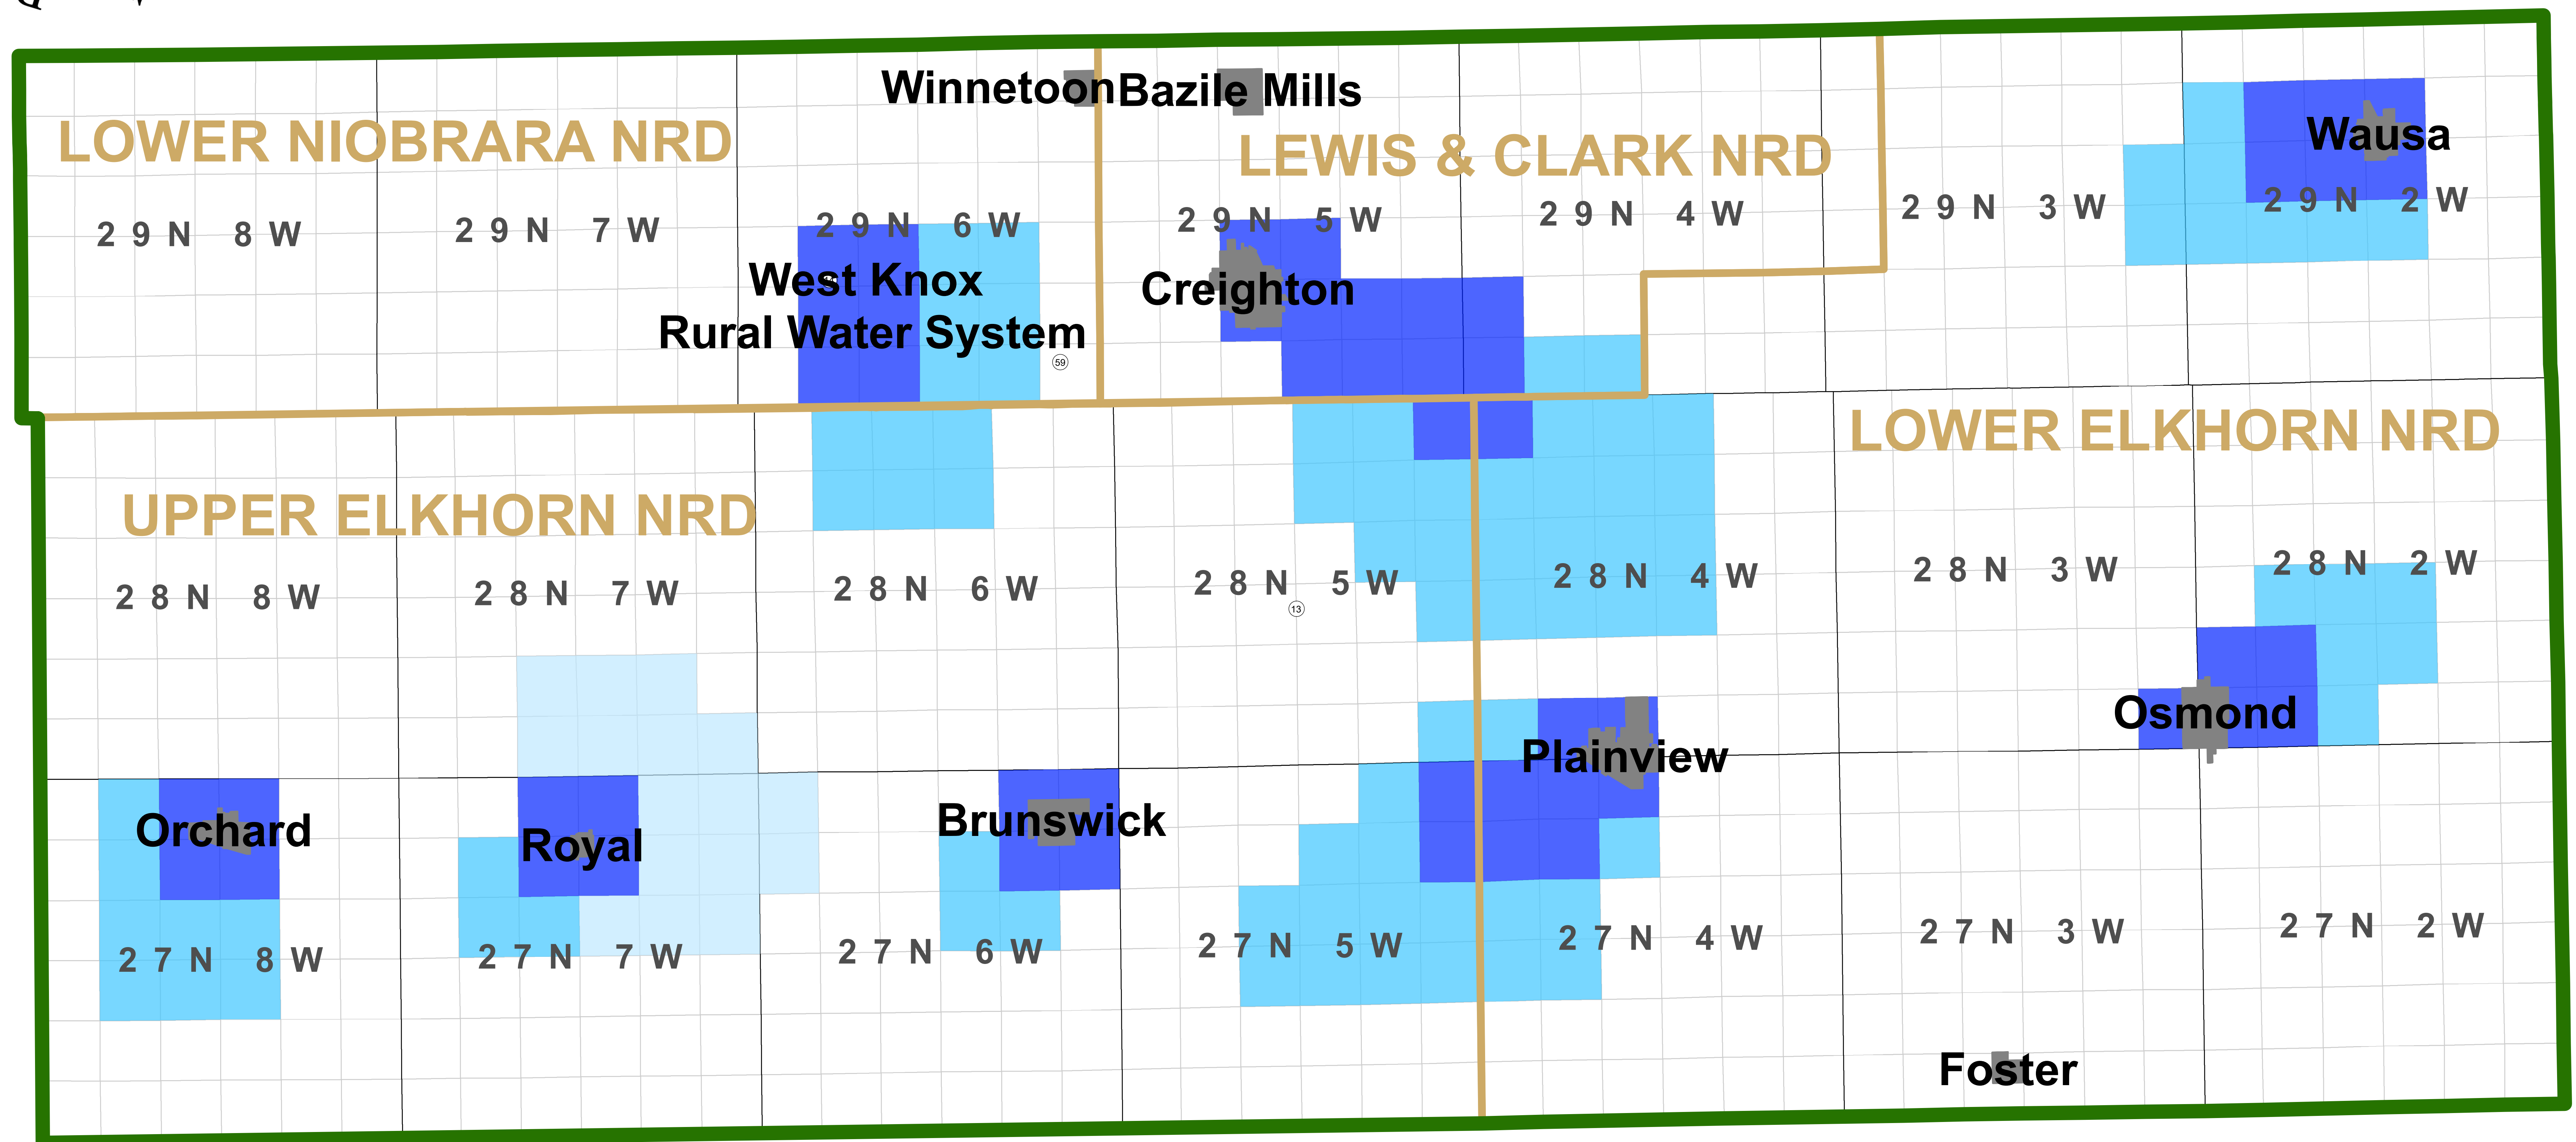

Bazile Groundwater Management Area

Legend

-  NRCS National Water Quality Initiative (NWQI) Area
-  NRD Bazile Area Boundaries
-  Tier 1 Costshare Available (20 year time of travel)
-  Tier 2 Costshare Available (50 year time of travel)
-  Tier 3 (East Branch Verdigre Creek)