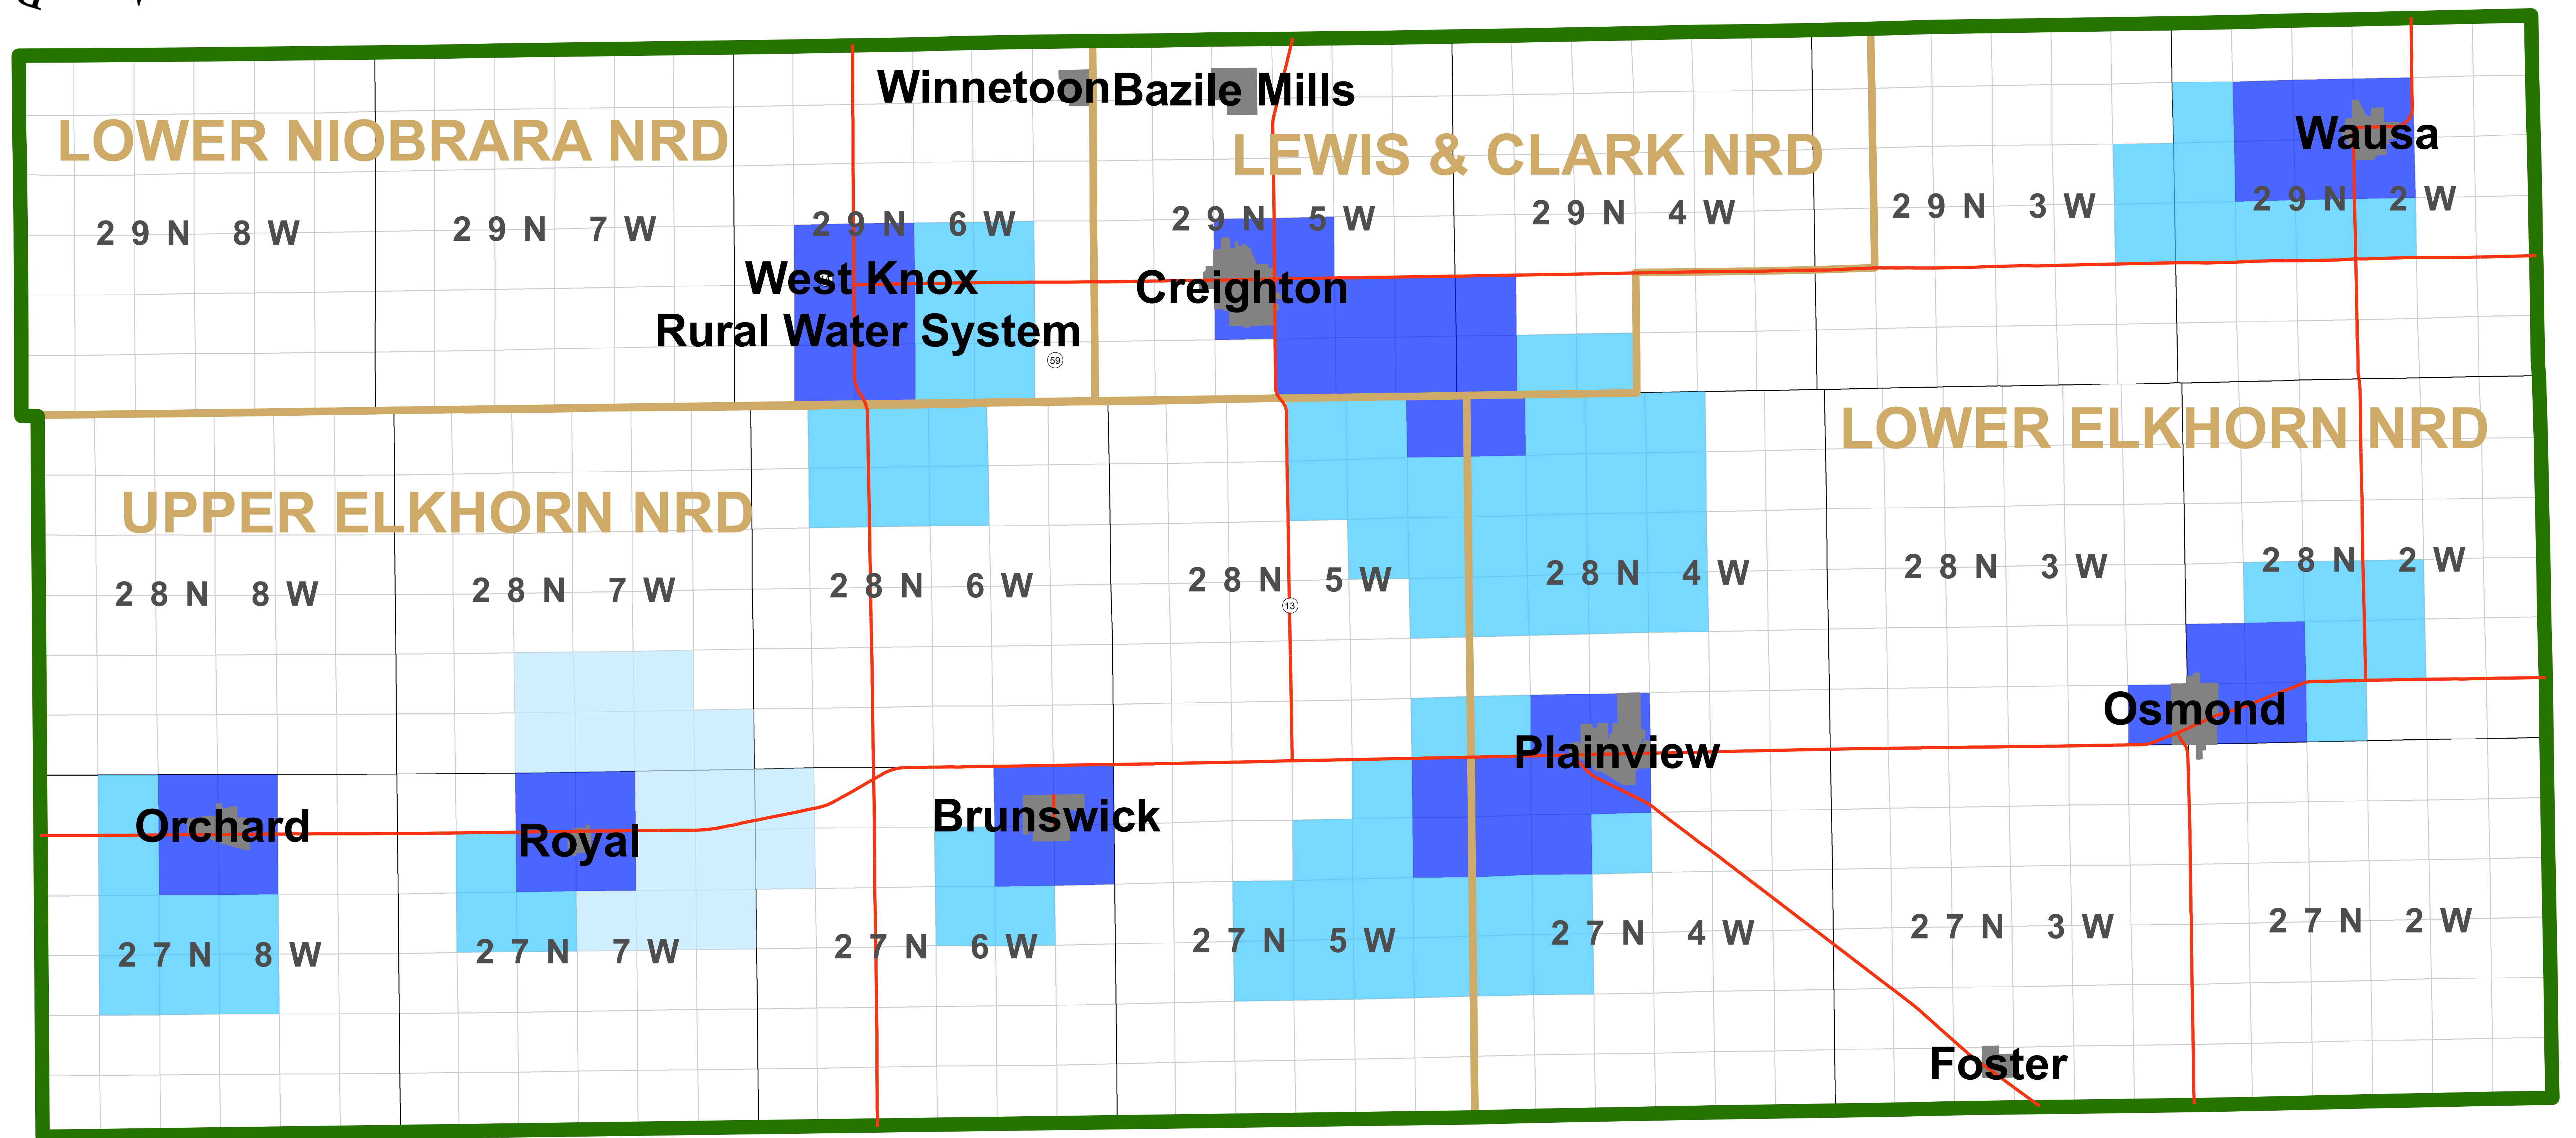

Bazile Groundwater Management Area

Legend

- NRCS National Water Quality Initiative (NWQI) Area
- NRD Bazile Area Boundaries
- Tier 1 Costshare Available (20 year time of travel)
- Tier 2 Costshare Available (50 year time of travel)
- Tier 3 (East Branch Verdigre Creek)
- Tier 4