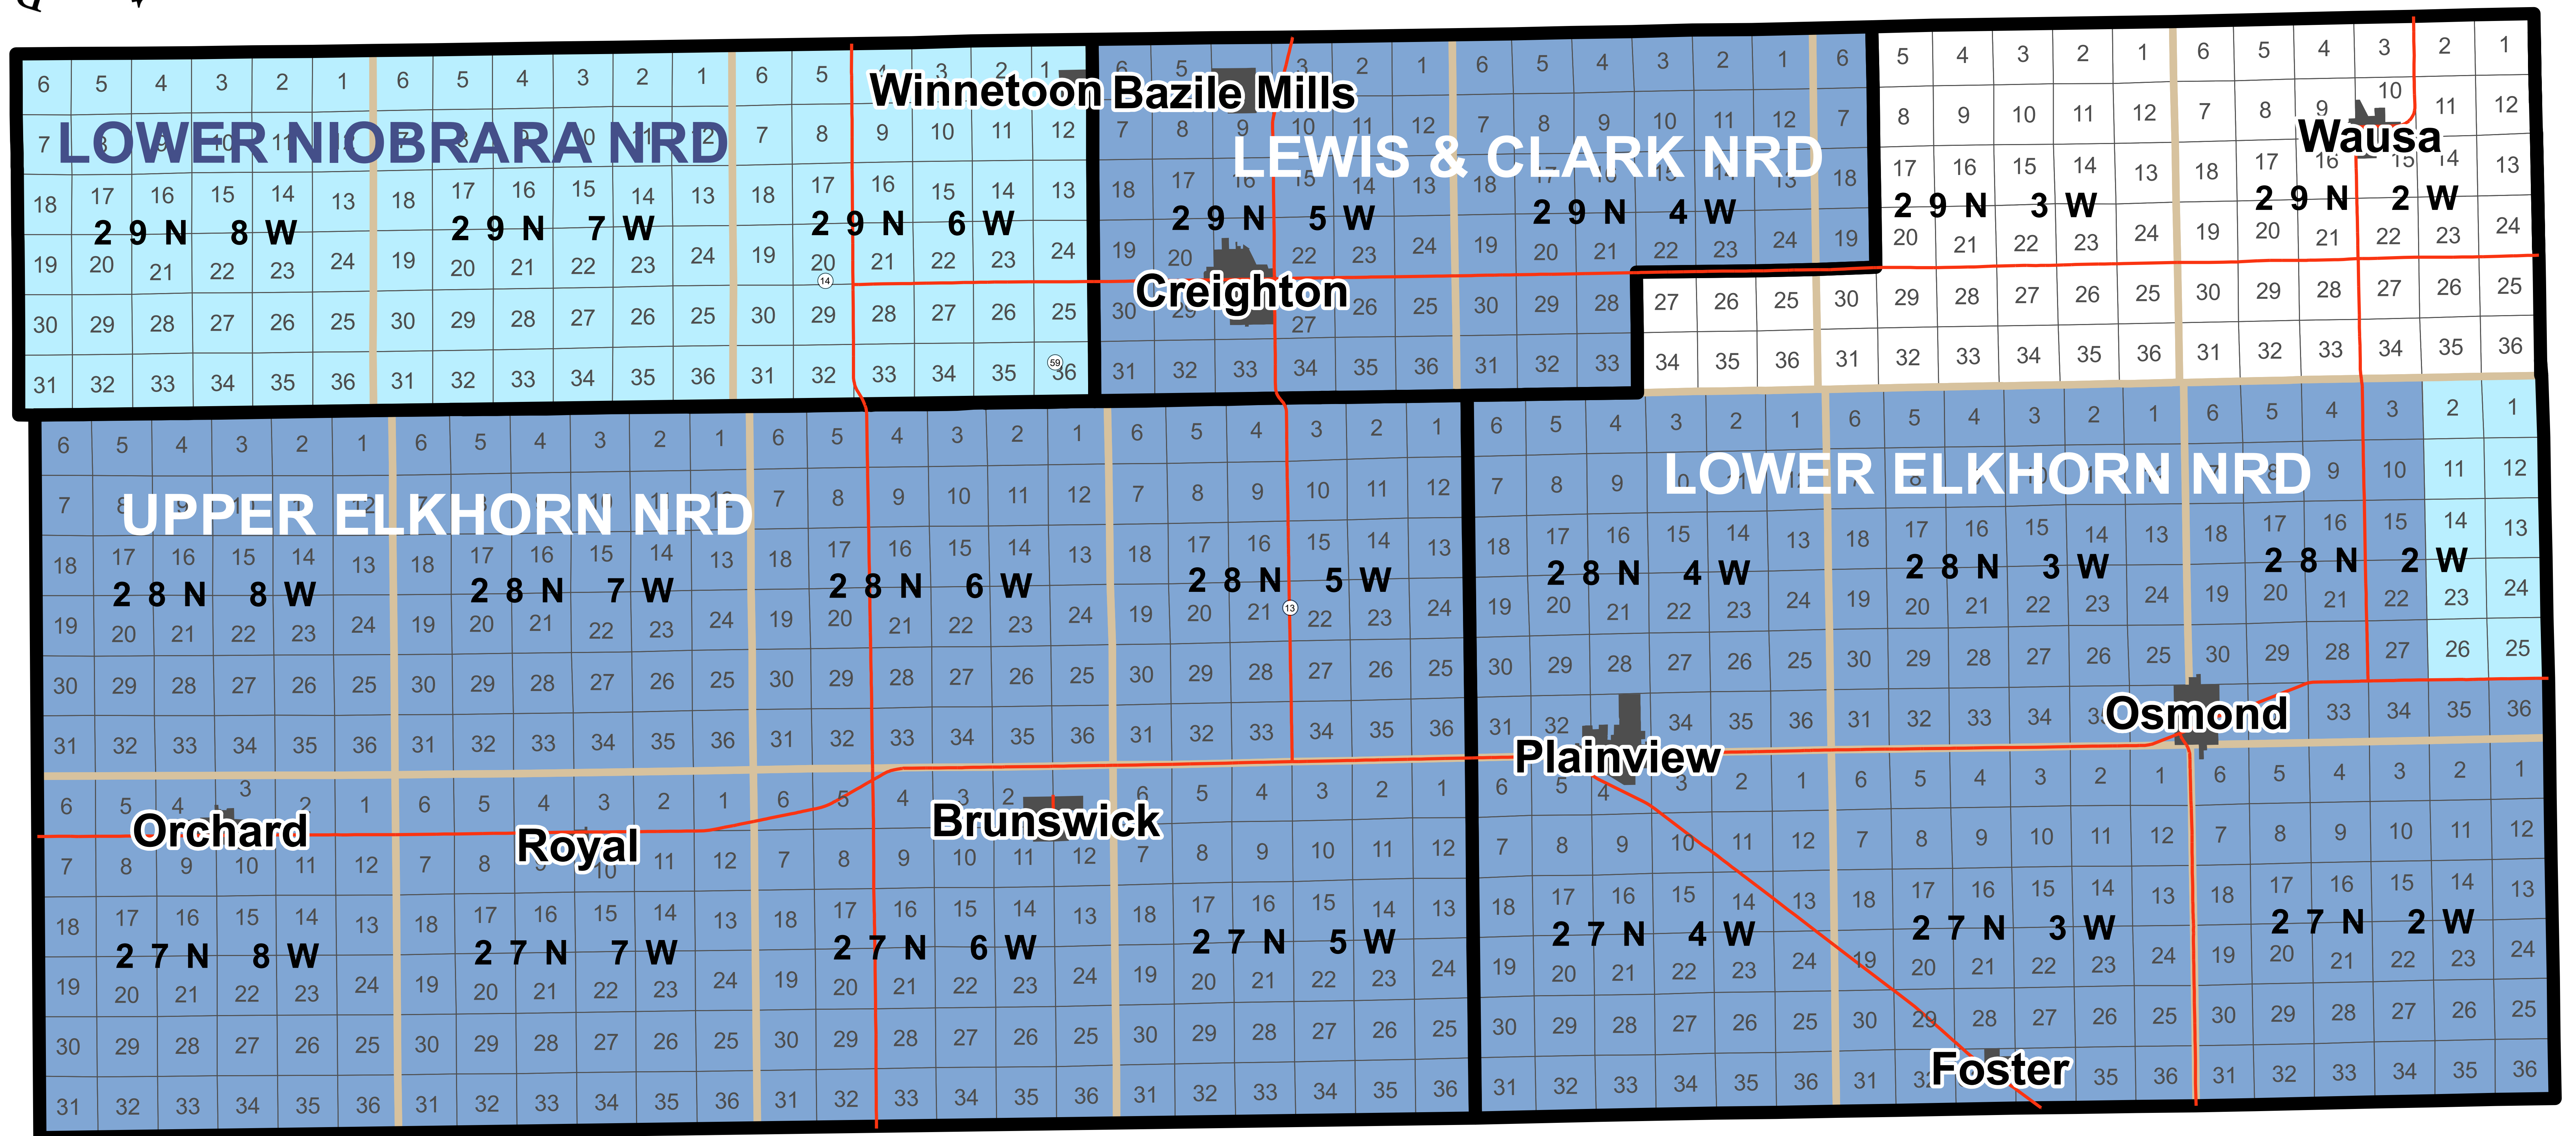

Bazile Groundwater Management Area

Legend

NRD Bazile Area & NWQI Boundaries

Phase Level

- Phase 1
- Phase 2
- Phase 3